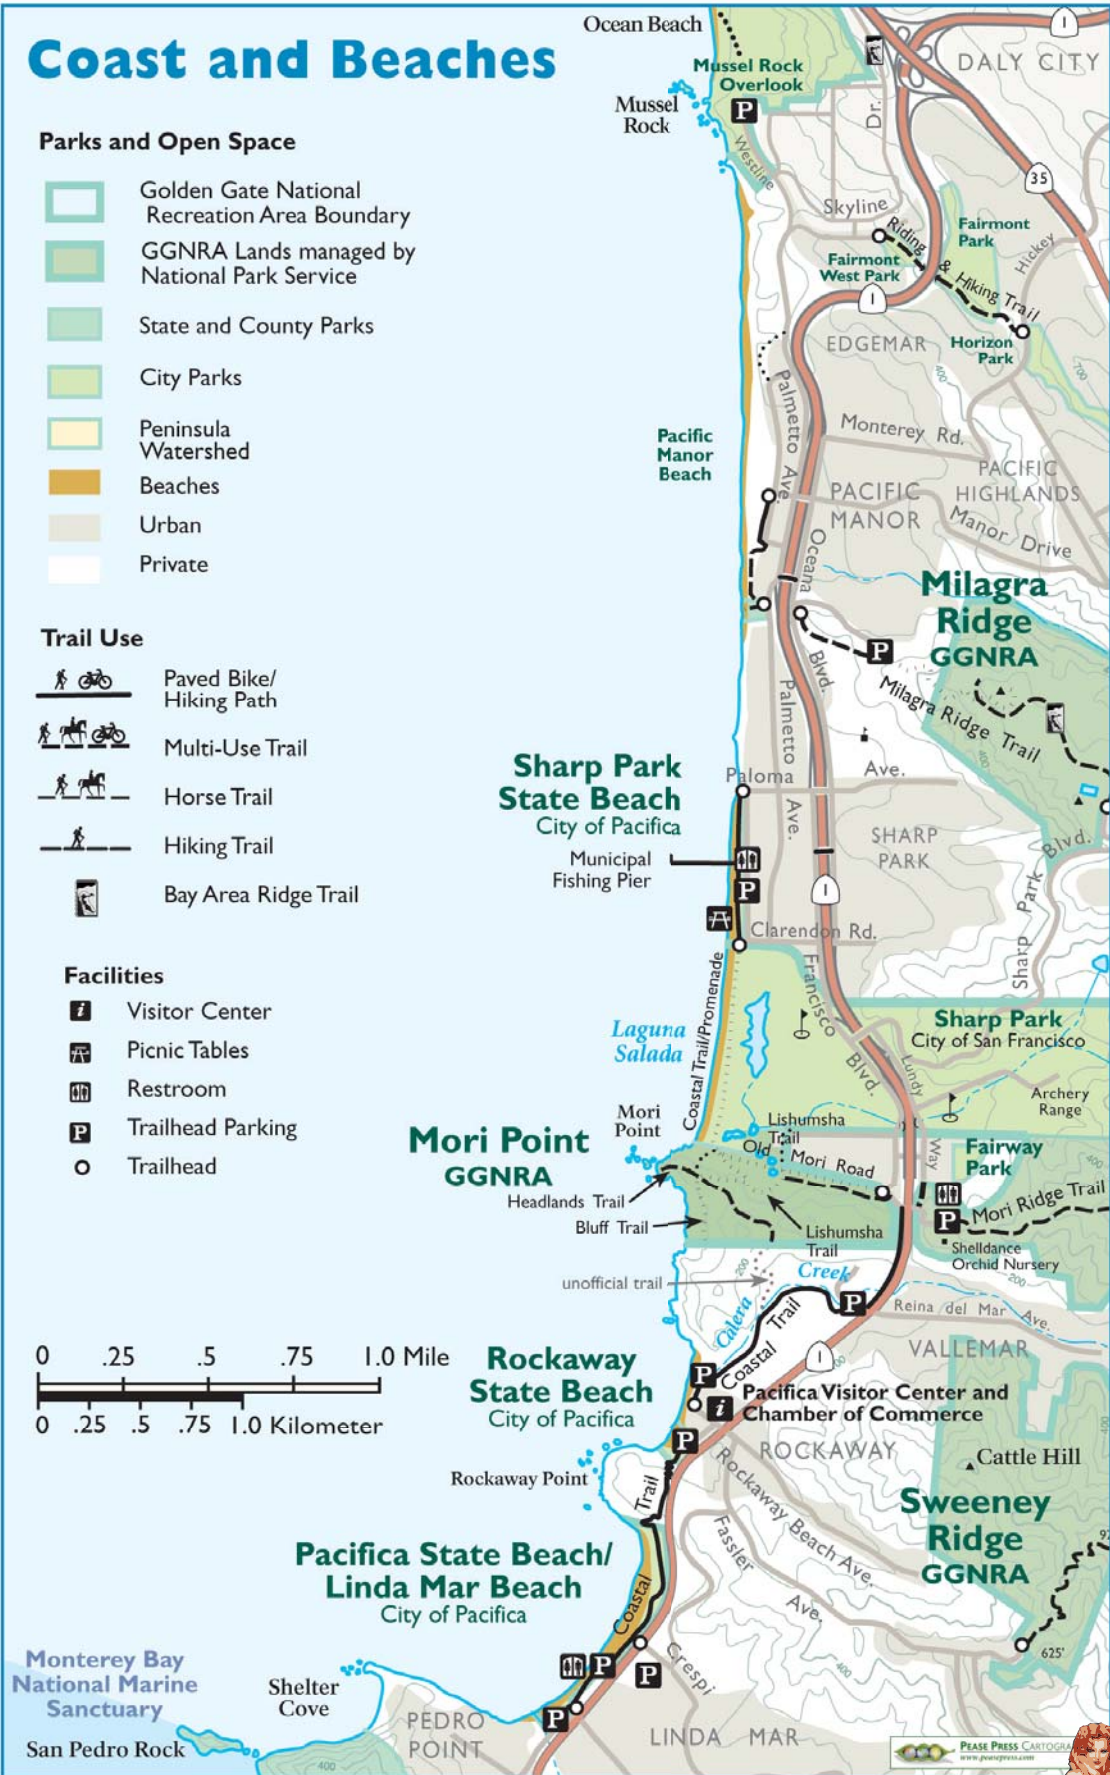

Pacifica Parks

Coast and Beaches
Includes complete legend

Parks and Open Space

- Golden Gate National Recreation Area Boundary
- GGNRA Lands managed by National Park Service
- State and County Parks
- City Parks
- Peninsula Watershed
- Beaches
- Urban
- Private
- Trailhead

MAPS

Coast and Beaches

Parks and Open Space

-  Golden Gate National Recreation Area Boundary
-  GGNRA Lands managed by National Park Service
-  State and County Parks
-  City Parks
-  Peninsula Watershed
-  Beaches
-  Urban
-  Private

Trail Use

-  Paved Bike/Hiking Path
-  Multi-Use Trail
-  Horse Trail
-  Hiking Trail
-  Bay Area Ridge Trail

Facilities

-  Visitor Center
-  Picnic Tables
-  Restroom
-  Trailhead Parking
-  Trailhead

2011 © PACIFICA COMMUNITY BUSINESS DIRECTORY